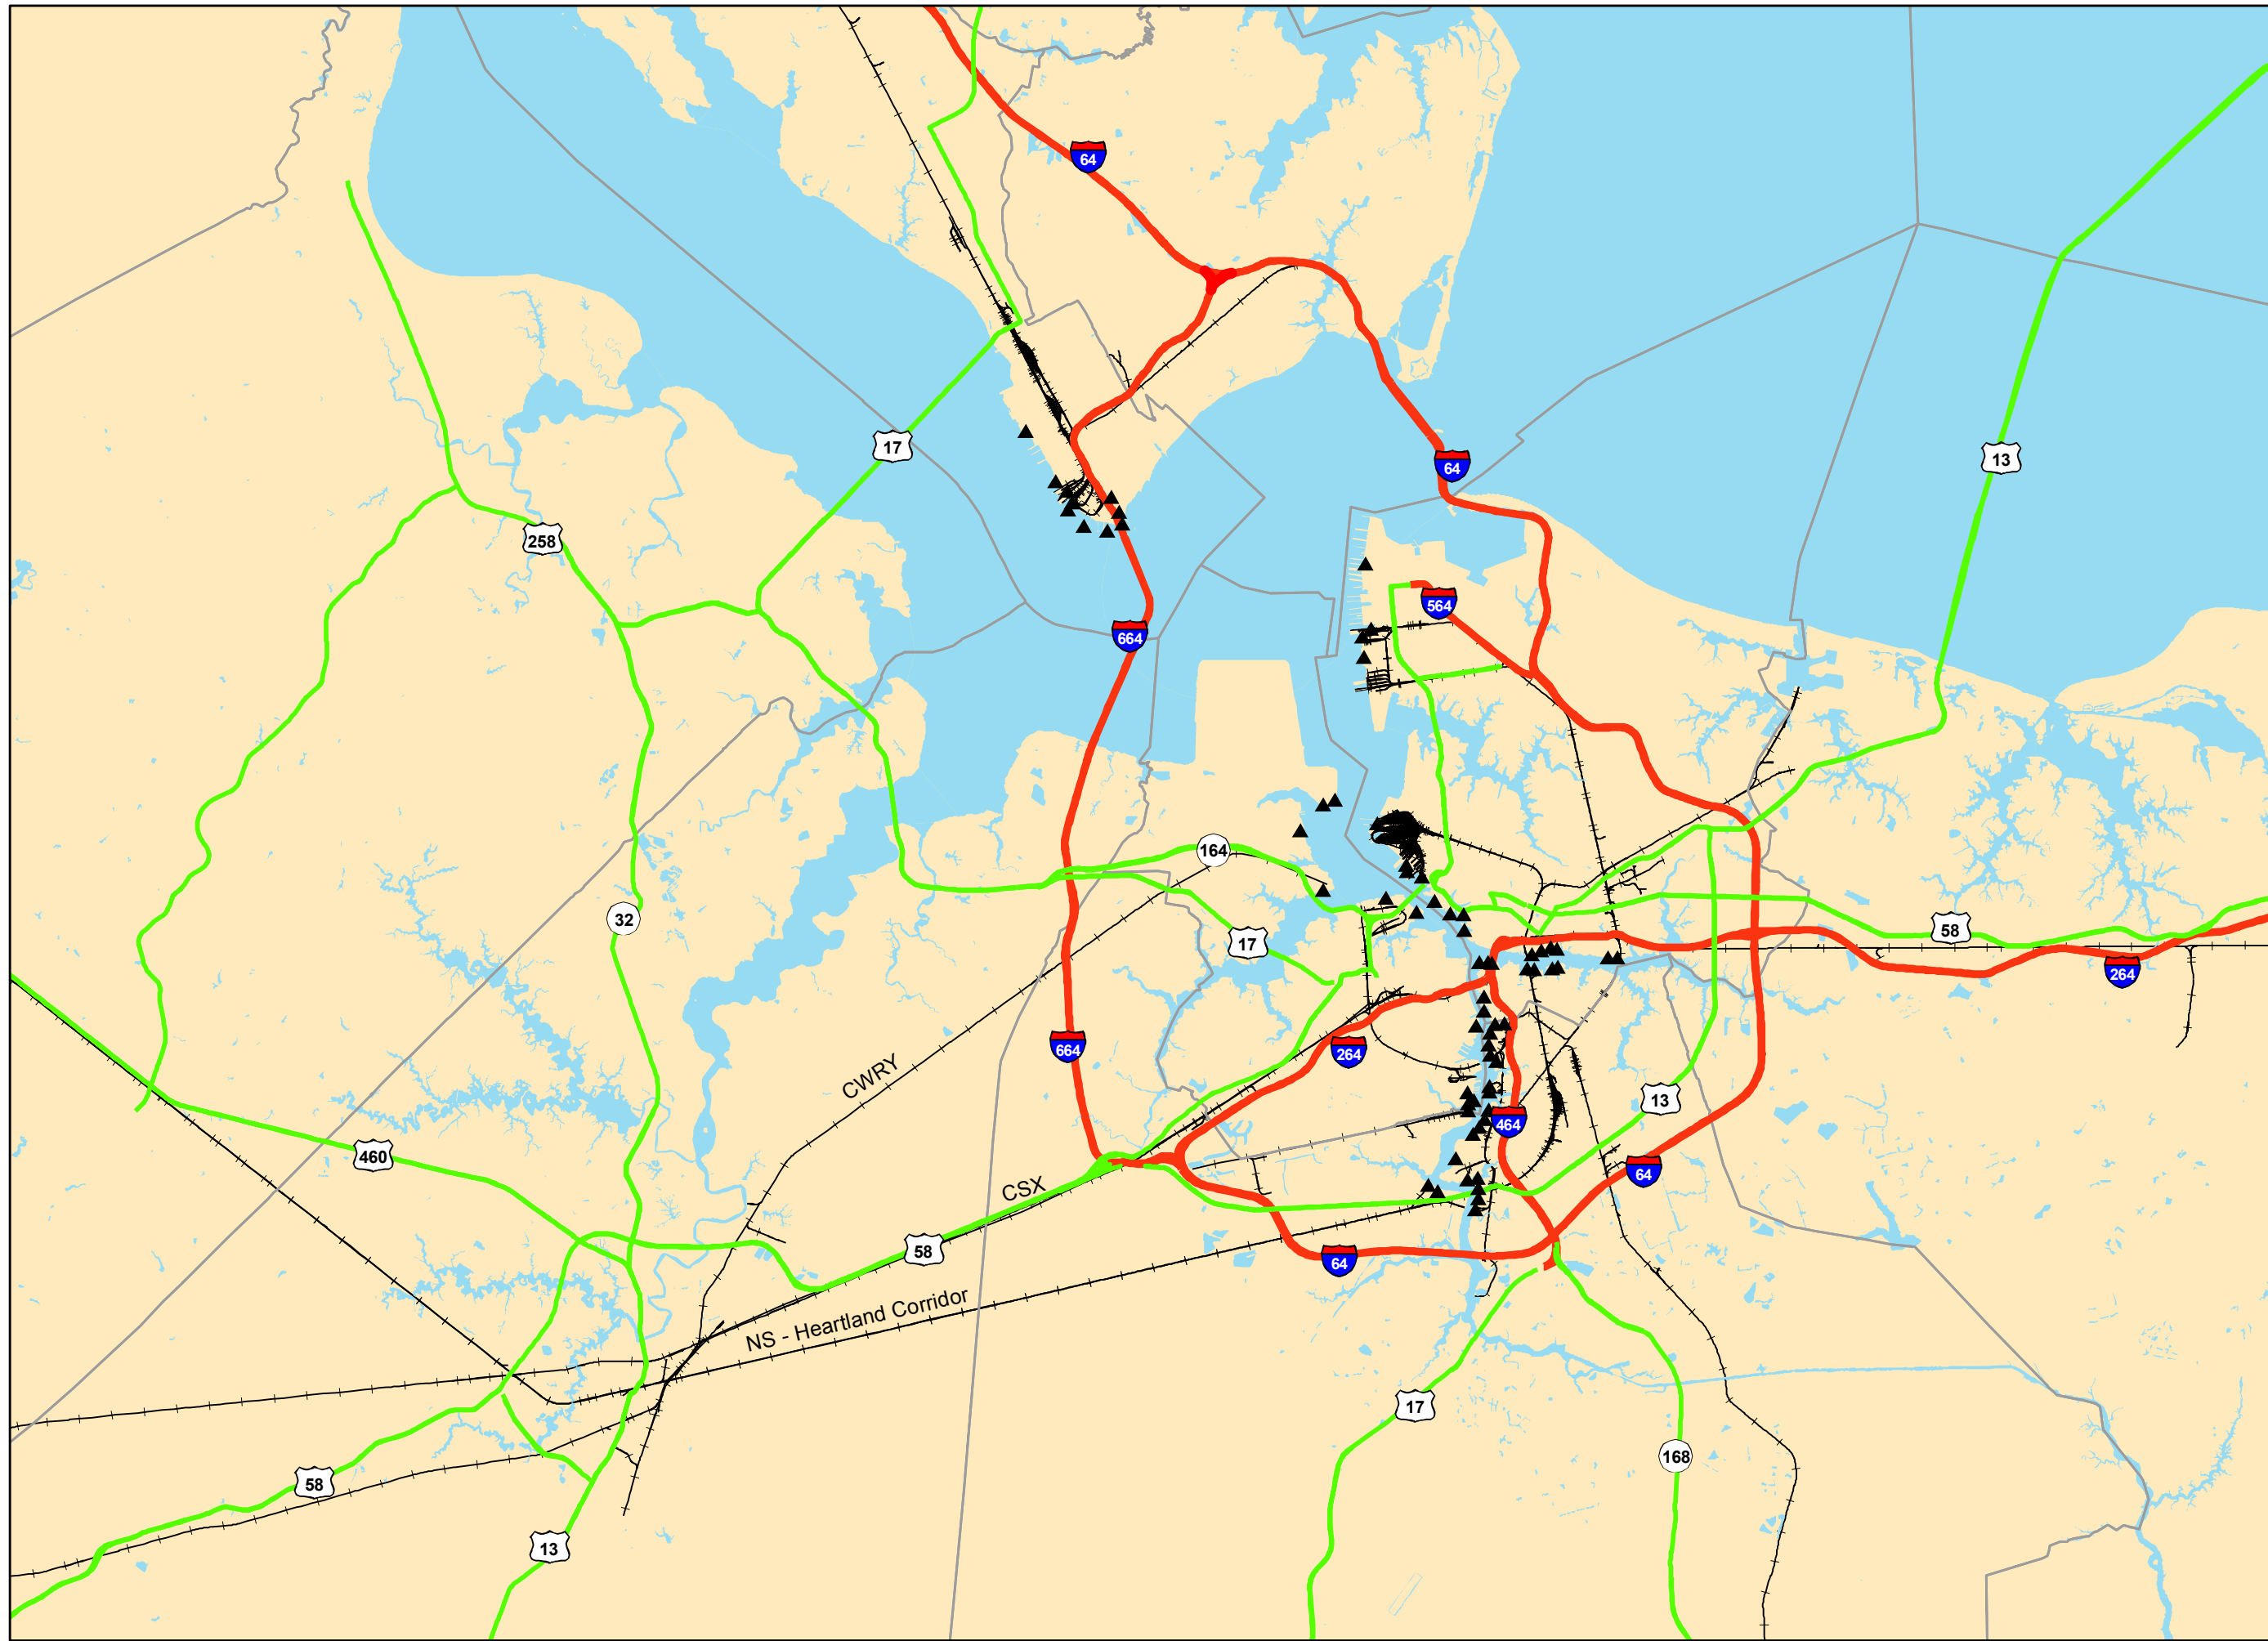

# Hampton Roads Freight Corridors

## Legend

- ▲ Terminal Locations
- Freight Highways
- Interstates
- Rail

Date: 7-13-2010

Prepared By: SBJ